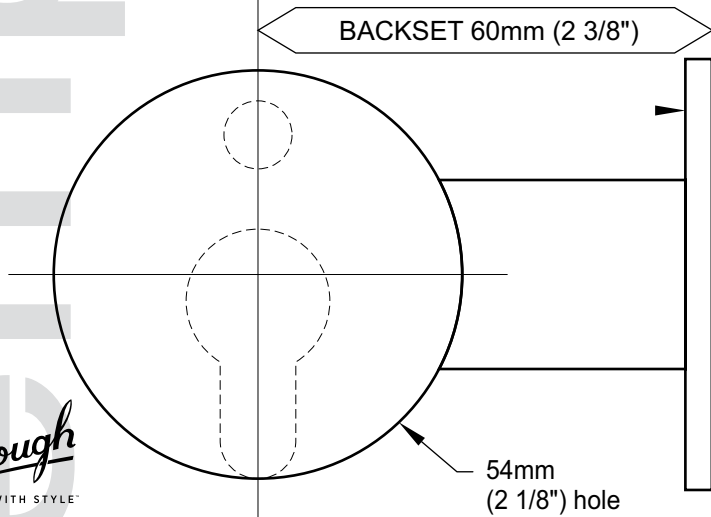

Installation template for Gainsborough Trilock
Traditional & Contemporary Series

3 IN 1 FUNCTION
TRILOCK
DEADBOLT | LOCKSET | PASSAGE SET

Fit here on door edge

FOLD HERE

PAIT 068
MAY '11

Fit here on door edge

BACKSET 60mm (2 3/8")

54mm
(2 1/8") hole

FOLD HERE

BACKSET 60mm (2 3/8")

3.5mm (9/64")

22mm (7/8")

LATCH HEIGHT

54mm
(2 1/8") hole