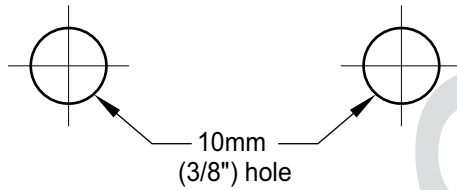

Installation template for Gainsborough Trilock
Traditional & Contemporary Series

3 IN 1 FUNCTION
TRILOCK
DEADBOLT | LOCKSET | PASSAGE SET

Fit here on door edge

FOLD HERE

PAIT 068
MAY '11

Fit here on door edge

BACKSET 60mm (2 3/8")

54mm
(2 1/8") hole

FOLD HERE

BACKSET 60mm (2 3/8")

3.5mm (9/64")

22mm (7/8")

LATCH HEIGHT

54mm
(2 1/8") hole