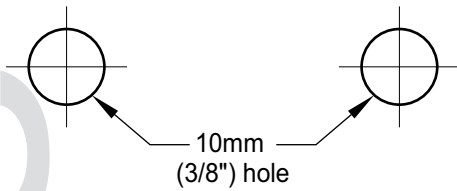

Installation template for Gainsborough Trilock
Traditional & Contemporary Series

3 IN 1 FUNCTION
TRILOCK
DEADBOLT | LOCKSET | PASSAGE SET

Fit here on door edge

FOLD HERE

PAIT 068
MAY '11

Fit here on door edge

BACKSET 60mm (2 3/8")

54mm
(2 1/8") hole

FOLD HERE

BACKSET 60mm (2 3/8")

3.5mm (9/64")

22mm (7/8")

LATCH HEIGHT

54mm
(2 1/8") hole