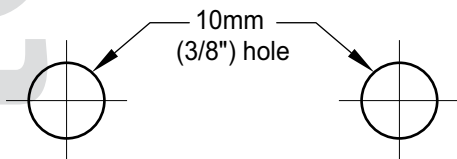

Installation template for Gainsborough Trilock
Traditional & Contemporary Series

3 IN 1 FUNCTION
TRILOCK
DEADBOLT | LOCKSET | PASSAGE SET

Fit here on door edge

FOLD HERE

PAIT 068
MAY '11

Fit here on door edge

BACKSET 60mm (2 3/8")

54mm
(2 1/8") hole

FOLD HERE

BACKSET 60mm (2 3/8")

3.5mm (9/64")

22mm (7/8")

LATCH HEIGHT

54mm
(2 1/8") hole