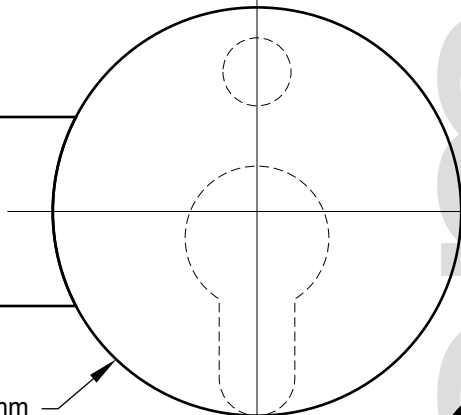

BACKSET 60mm (2 3/8")

54mm
(2 1/8") hole

FOLD HERE

BACKSET 60mm (2 3/8")

3.5mm (9/64")

22mm (7/8")

LATCH HEIGHT

54mm
(2 1/8") hole