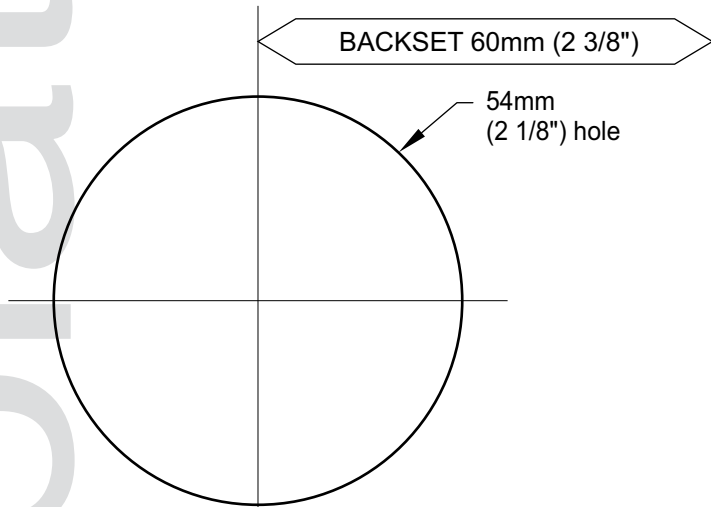

Installation template for Gainsborough Trilock
Traditional & Contemporary Series

3 IN 1 FUNCTION
TRILOCK
DEADBOLT | LOCKSET | PASSAGE SET

Fit here on door edge

FOLD HERE

PAIT 068
MAY '11

Fit here on door edge

BACKSET 60mm (2 3/8")

54mm
(2 1/8") hole

FOLD HERE

BACKSET 60mm (2 3/8")

3.5mm (9/64")

22mm (7/8")

LATCH HEIGHT

54mm
(2 1/8") hole